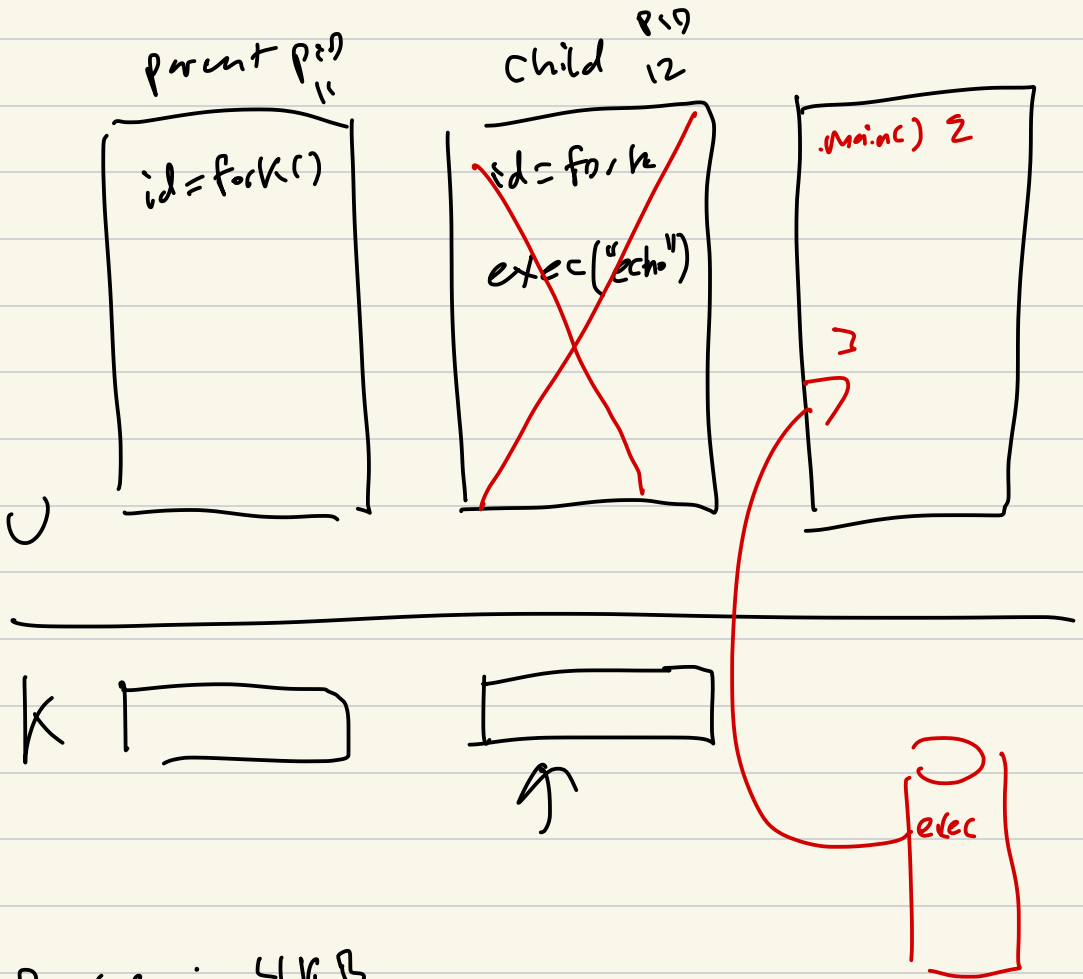

CS 631-02 xv6 Processes

PCB
Process
control
block

new process

parent
PID 7

Child
PID 8

U

K

new program

exec()

page: 4KB

RAM Memory
Physical Mem

fork()

exec("echo")